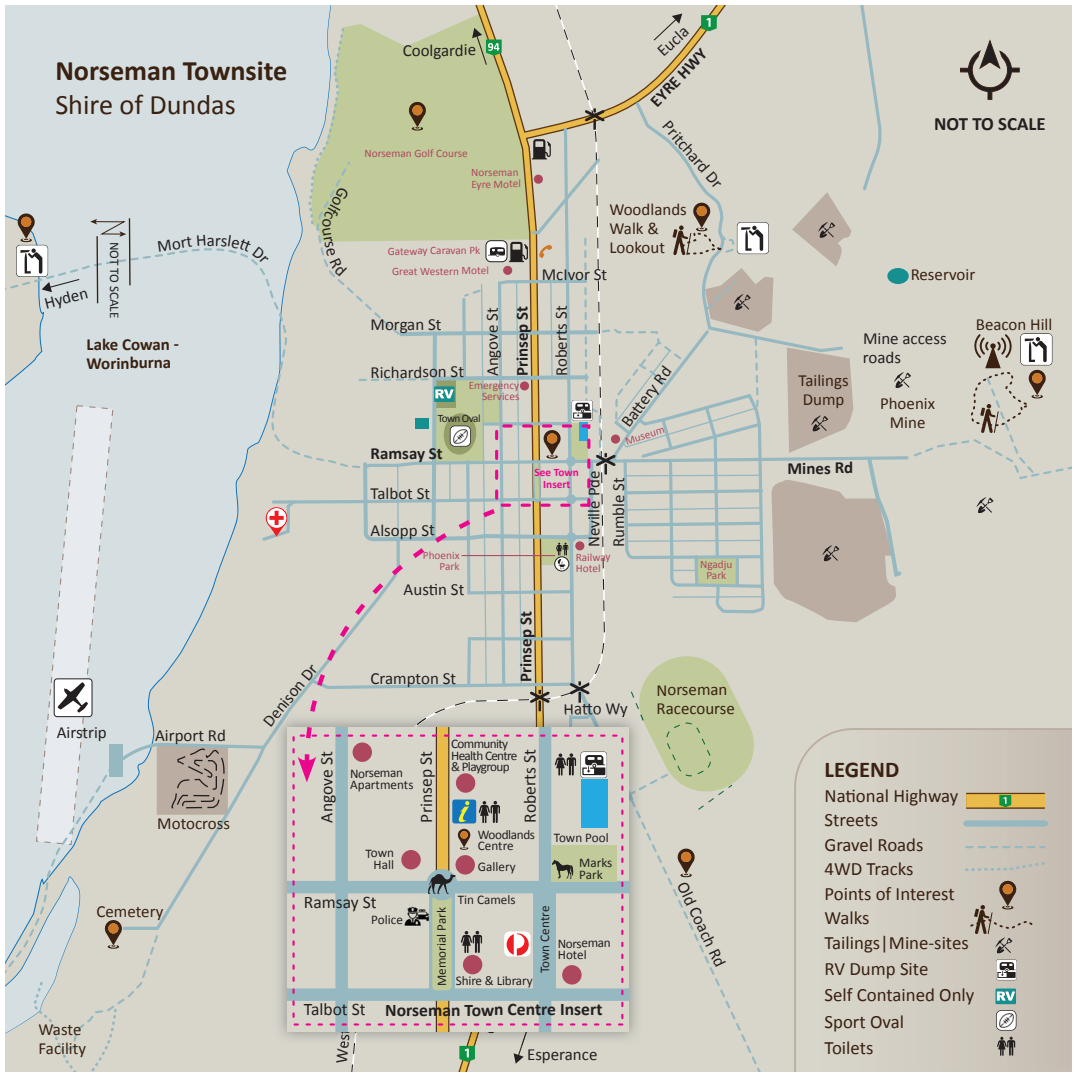

# Norseman Townsite

## Shire of Dundas

### LEGEND

- National Highway
- Streets
- Gravel Roads
- 4WD Tracks
- Points of Interest
- Walks
- Tailings | Mine-sites
- RV Dump Site
- Self Contained Only
- Sport Oval
- Toilets